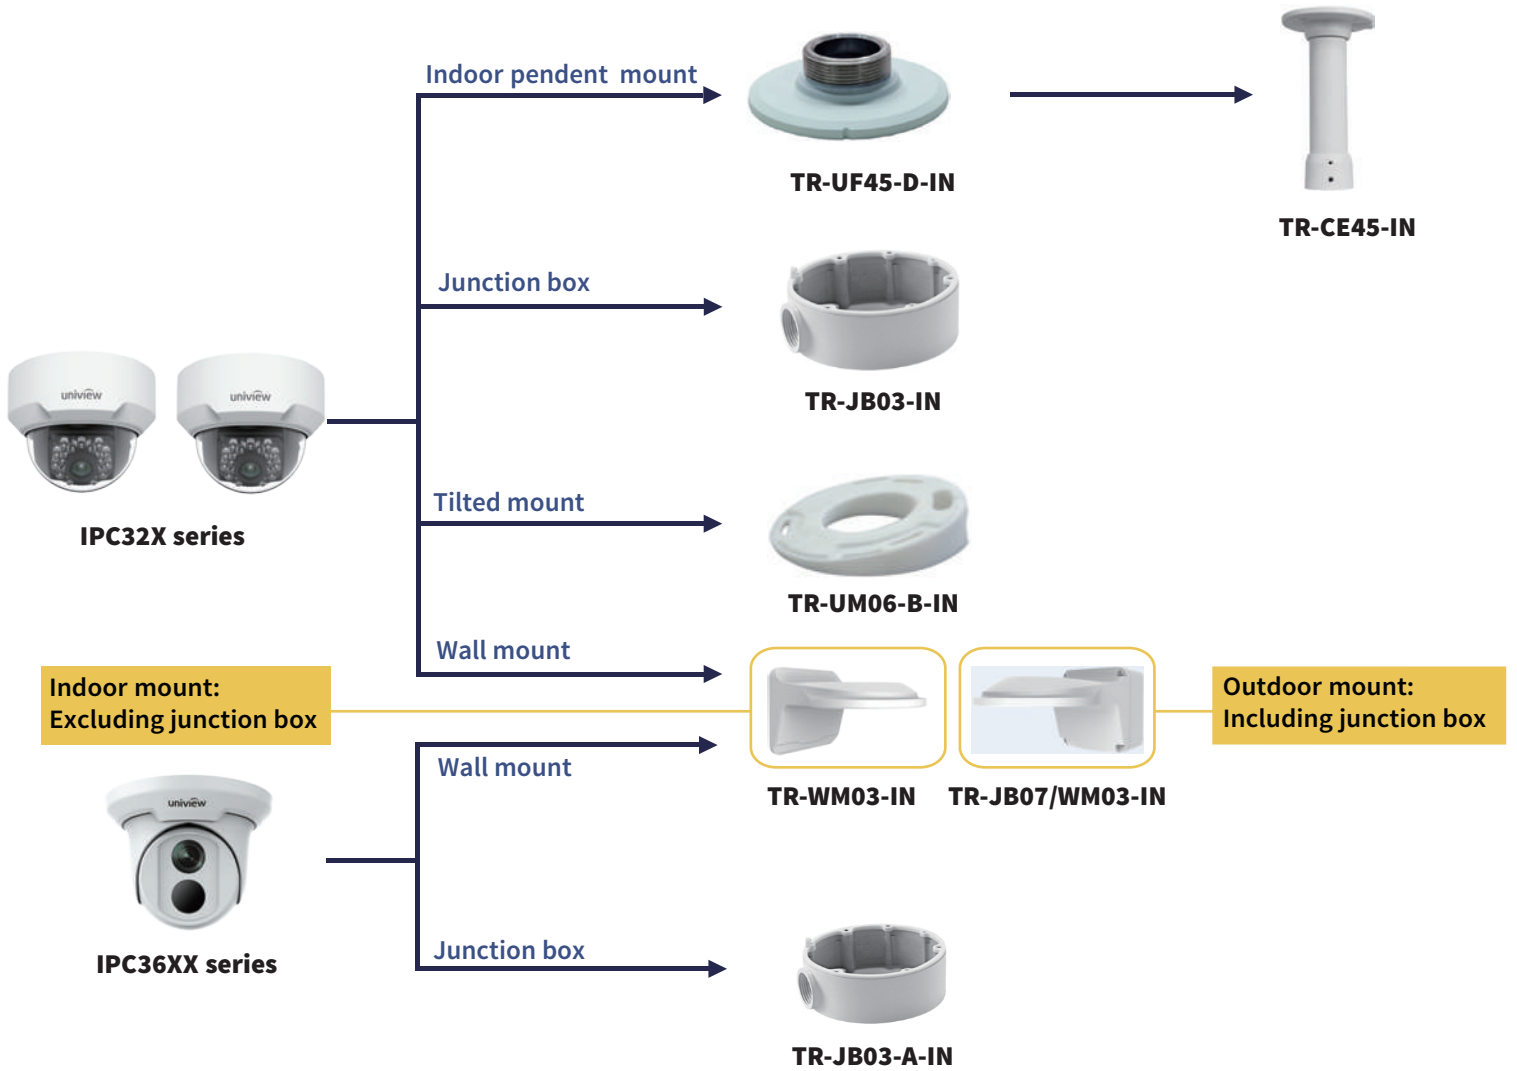

## IP Camera Accessories Installation Guide

Version: V1.7.1

Date: 2015-09

# Box Camera Mount

# Fixed Dome Camera Mount