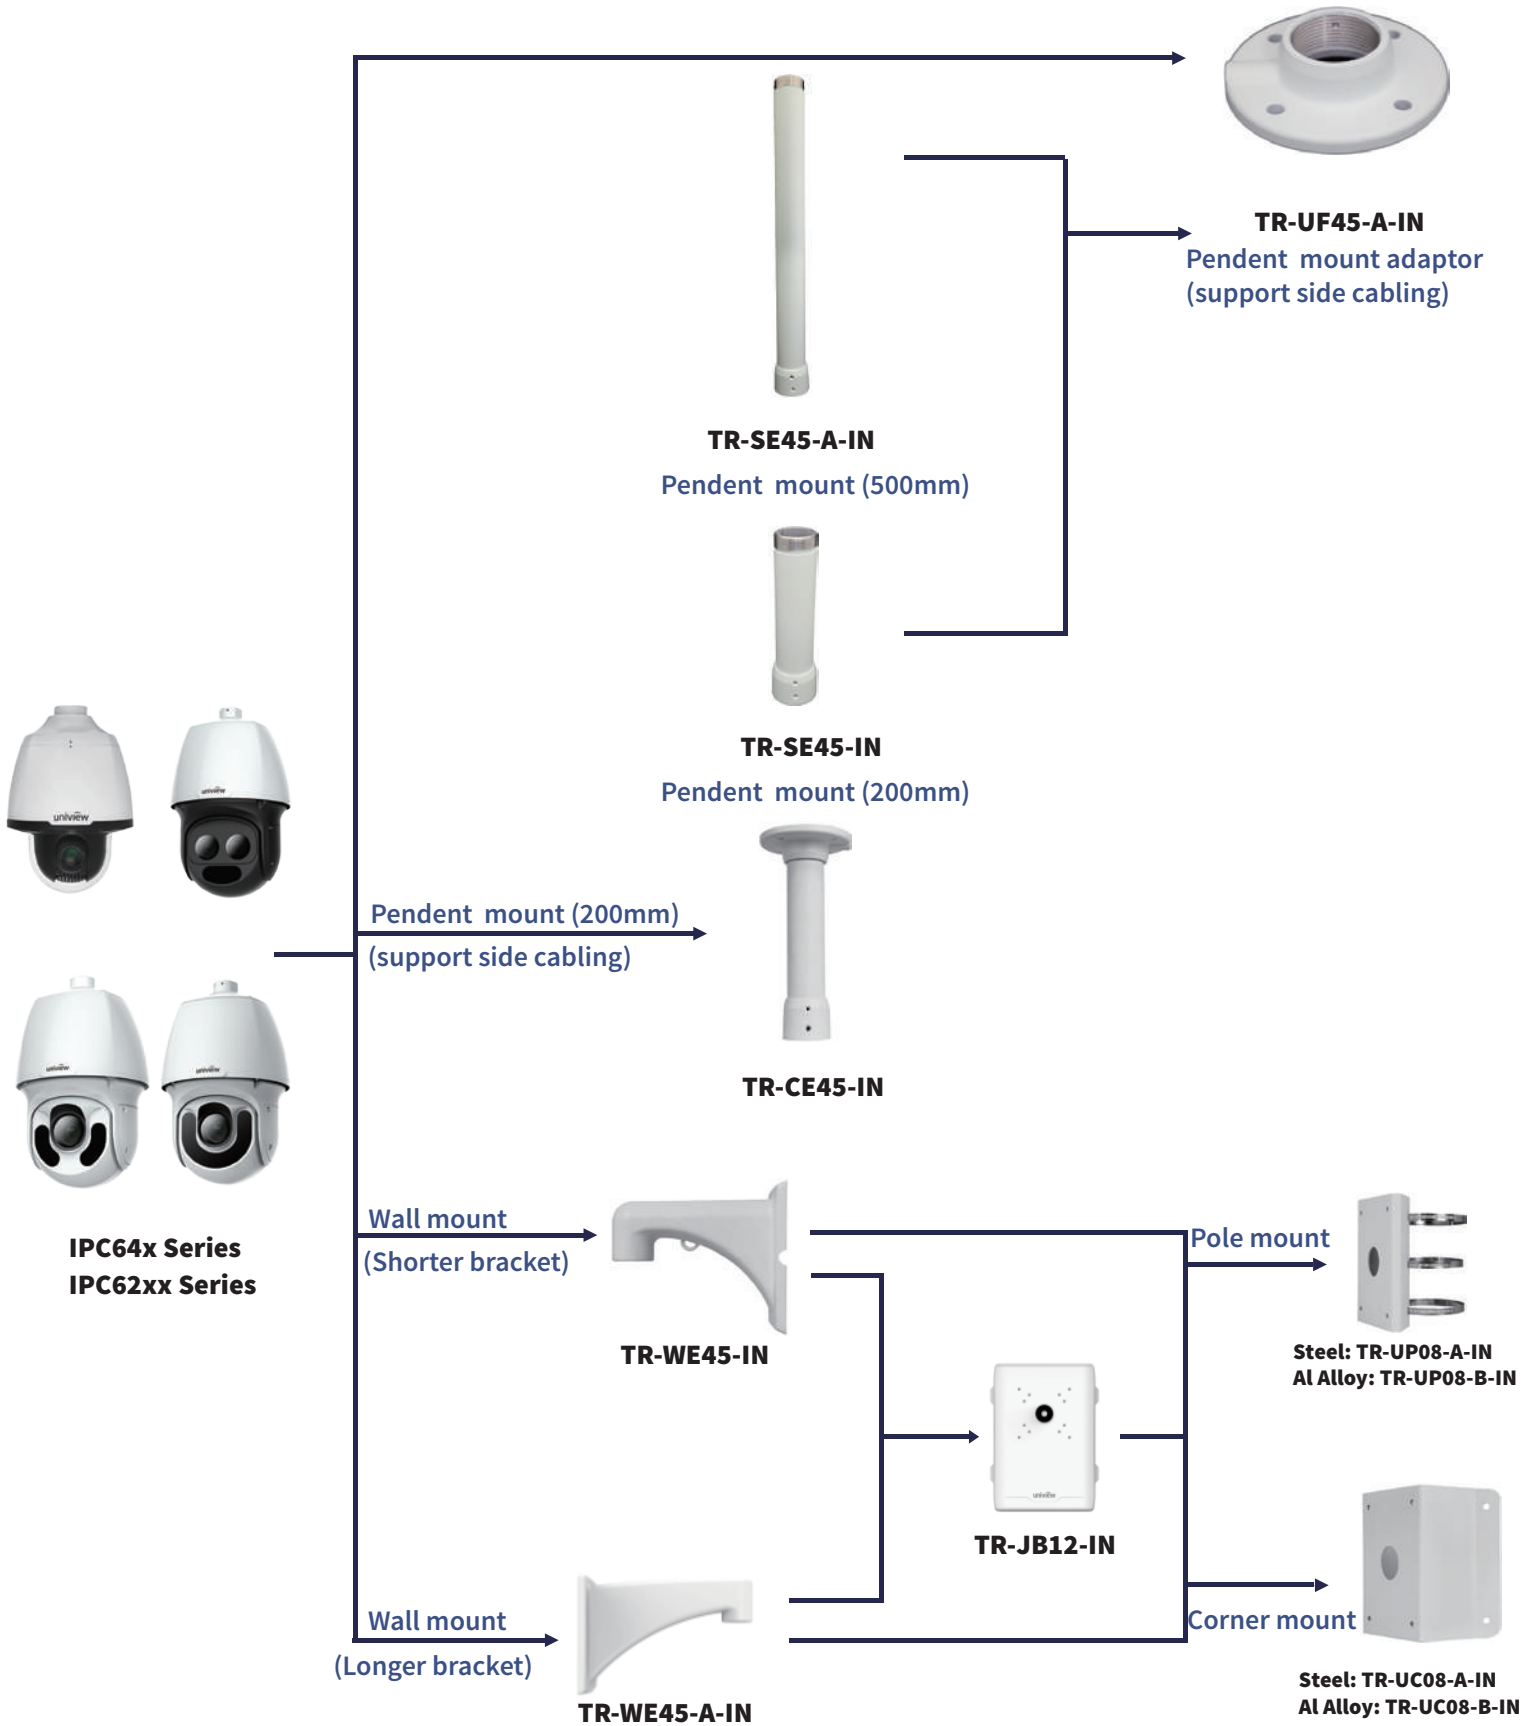

# Fixed Dome Camera Mount

# Bullet Camera Mount

**IPC23XX/24X series**

**IPC21XX/22X series**

**IPC22XX series**

**TR-UP06-A-IN**

**TR-JB07-IN**

**TR-UM06-A-IN**

**TR-WM06-C-IN**

# Outdoor PTZ Camera Mount