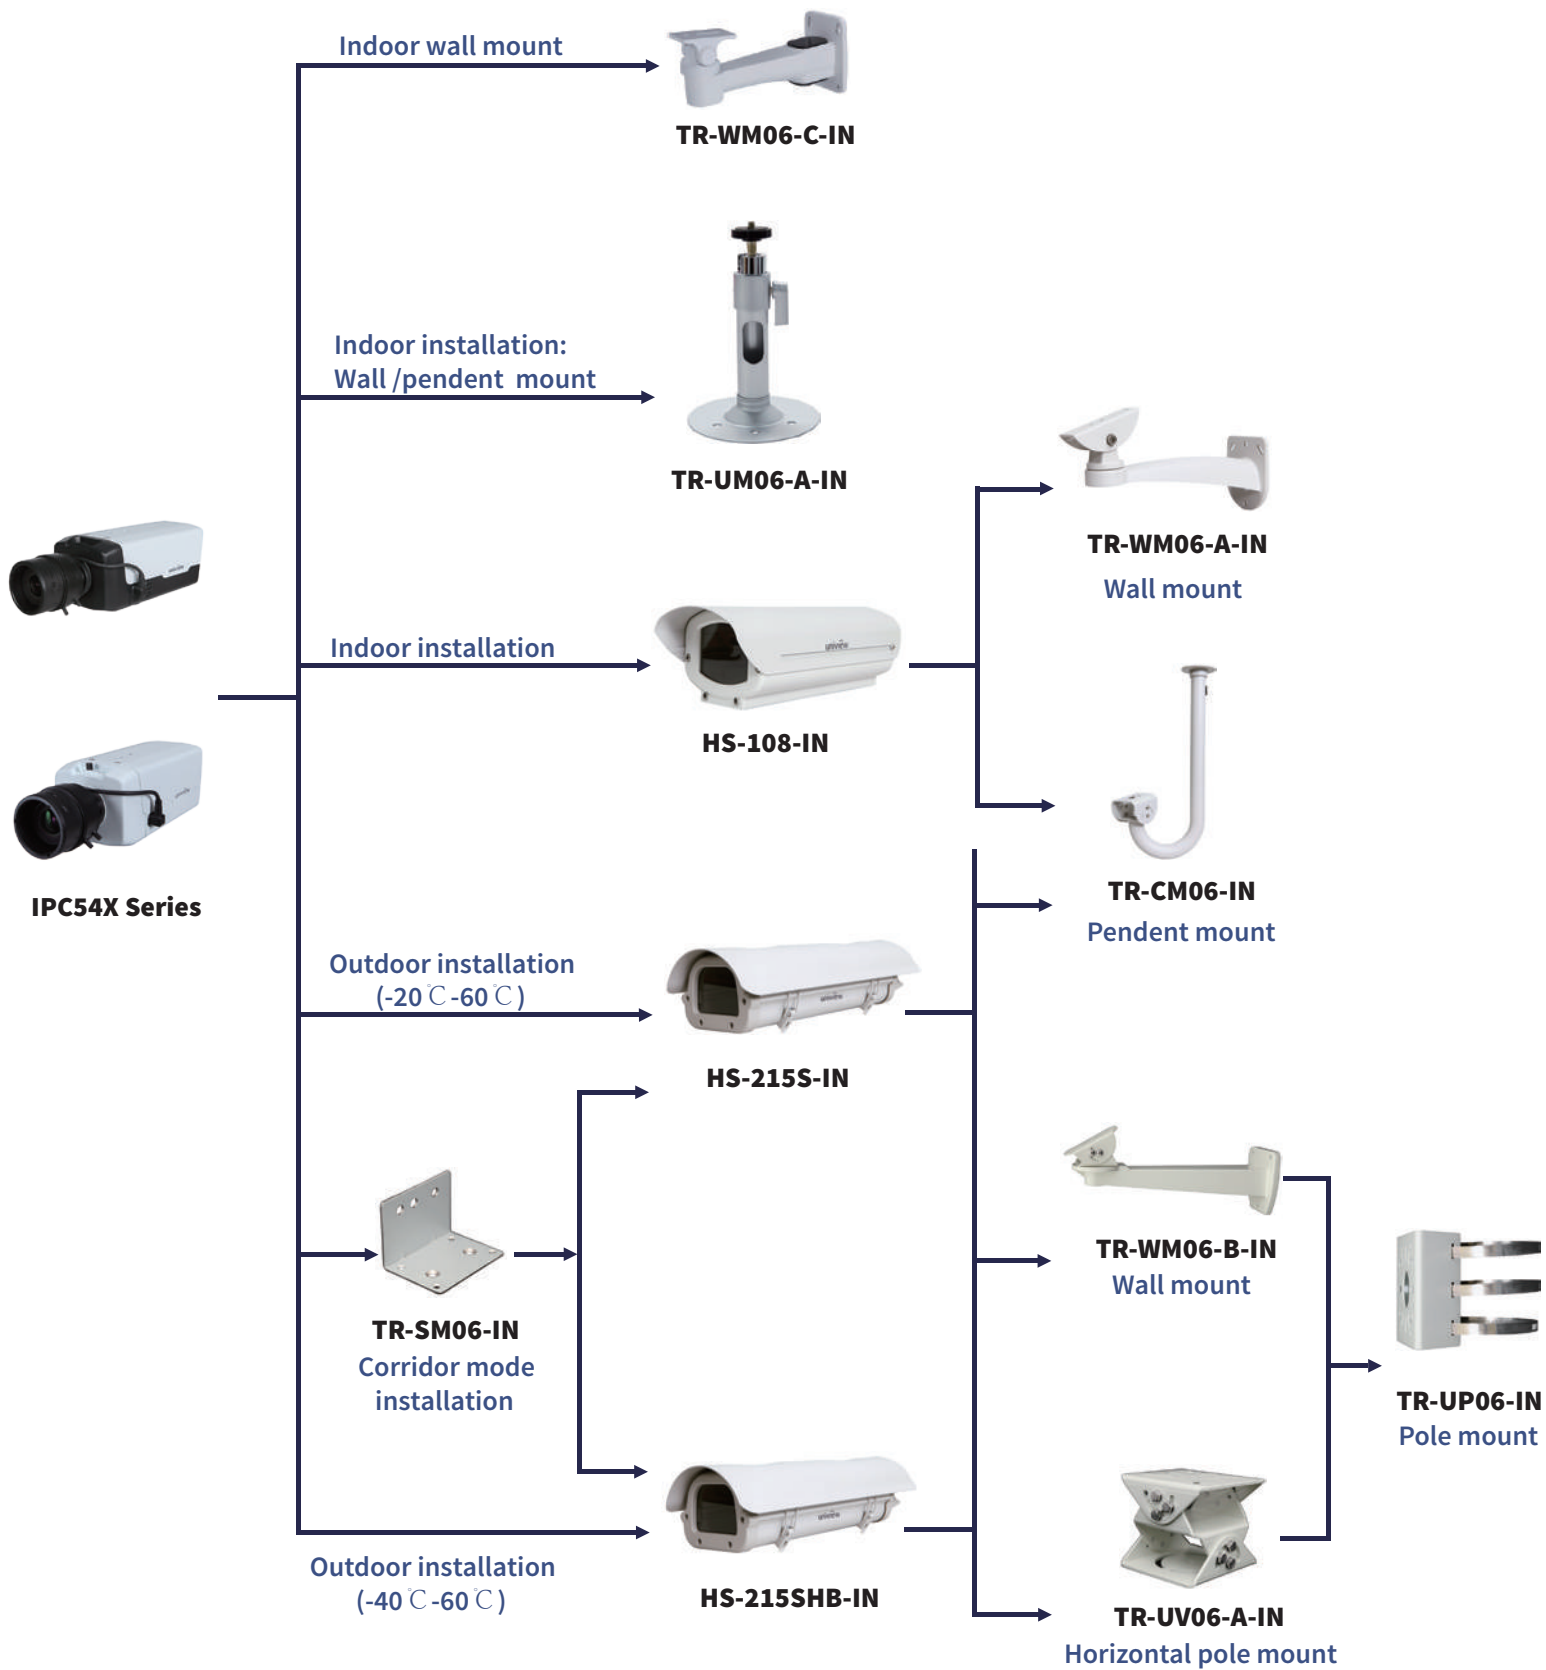

## IP Camera Accessories Installation Guide

Version: V1.7.1

Date: 2015-09

# Box Camera Mount

# Fixed Dome Camera Mount