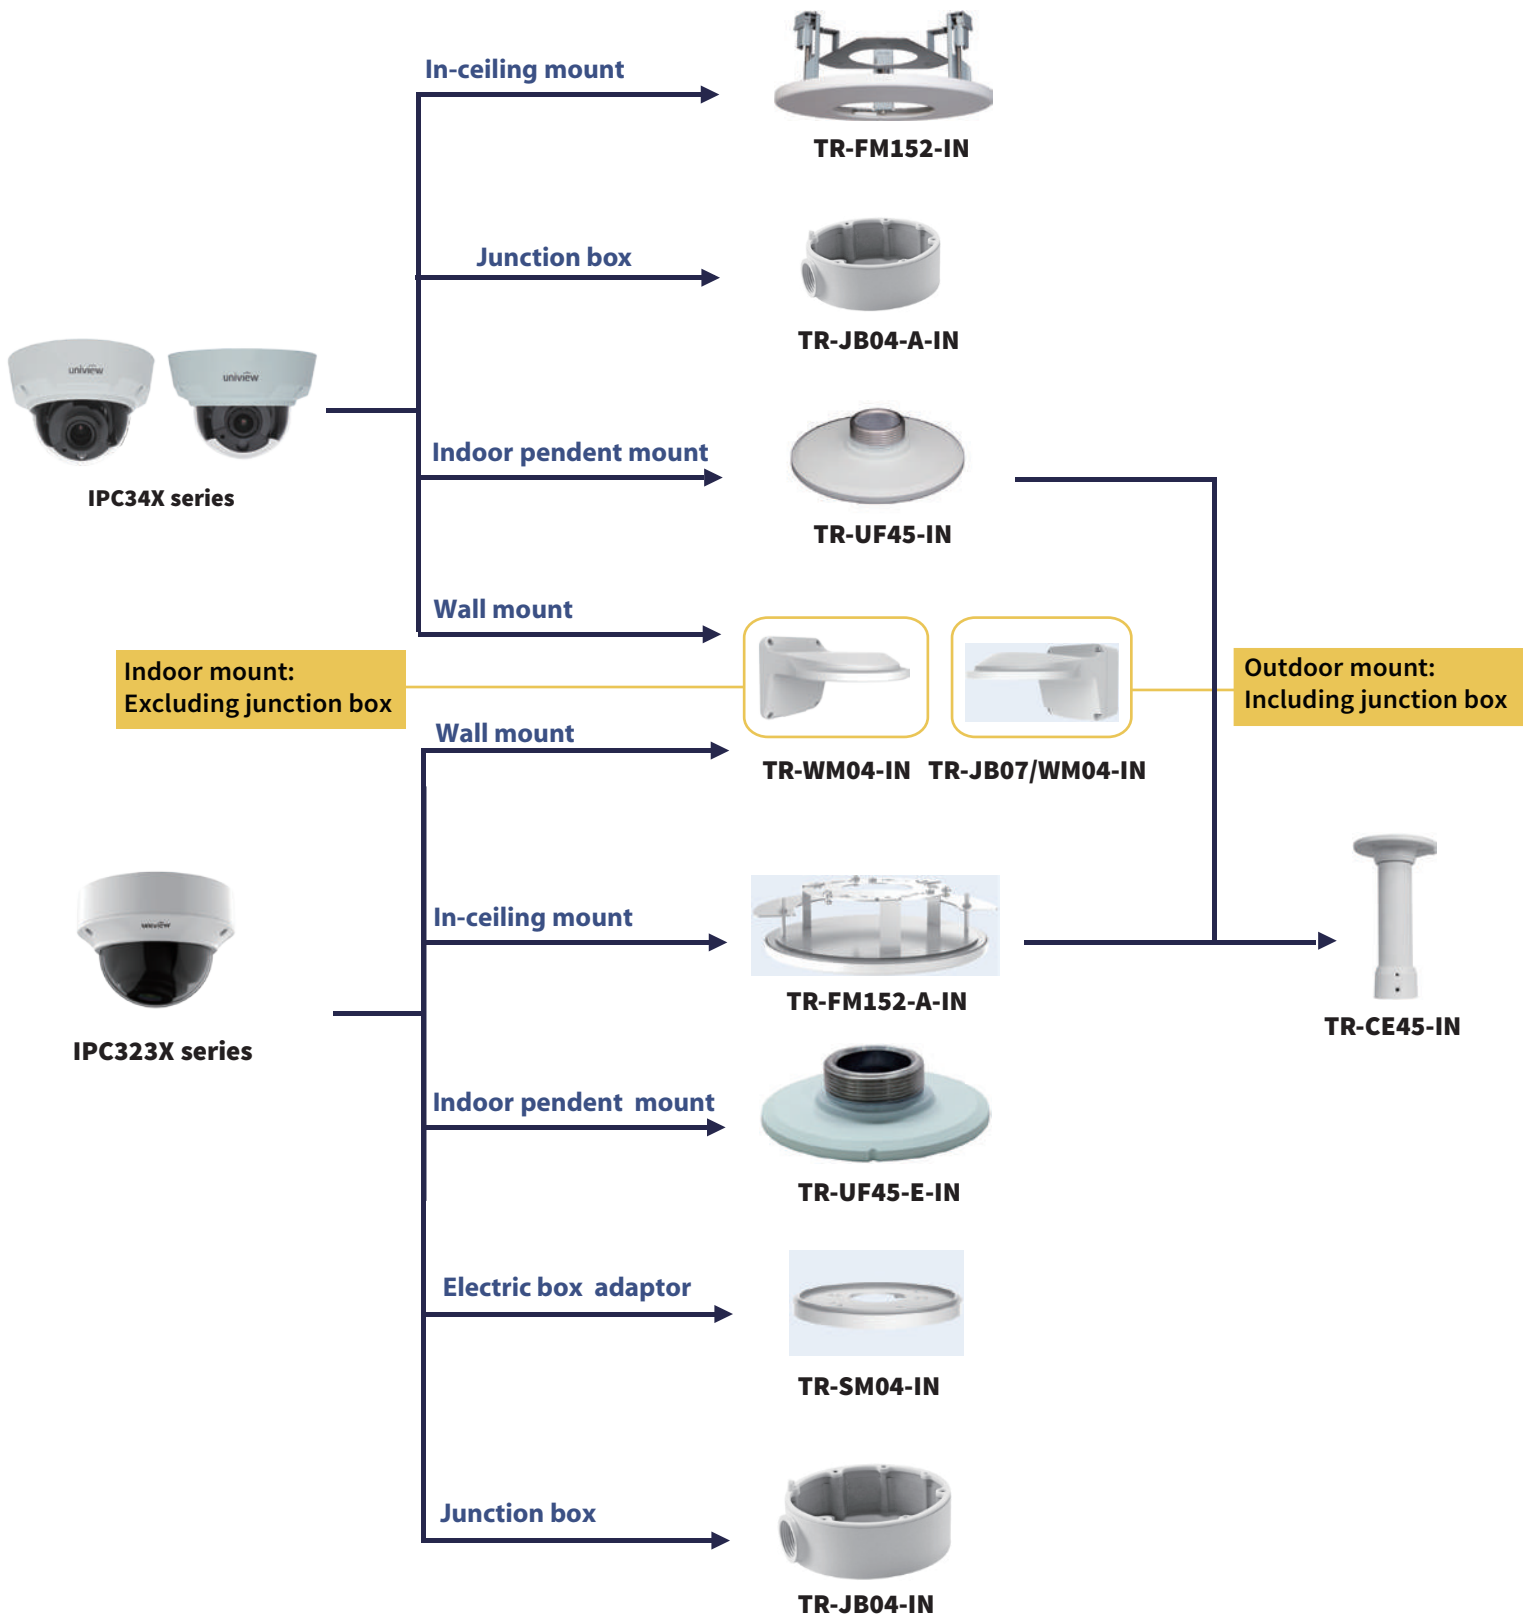

## IP Camera Accessories Installation Guide

Version: V1.7.1

Date: 2015-09

# Box Camera Mount

# Fixed Dome Camera Mount